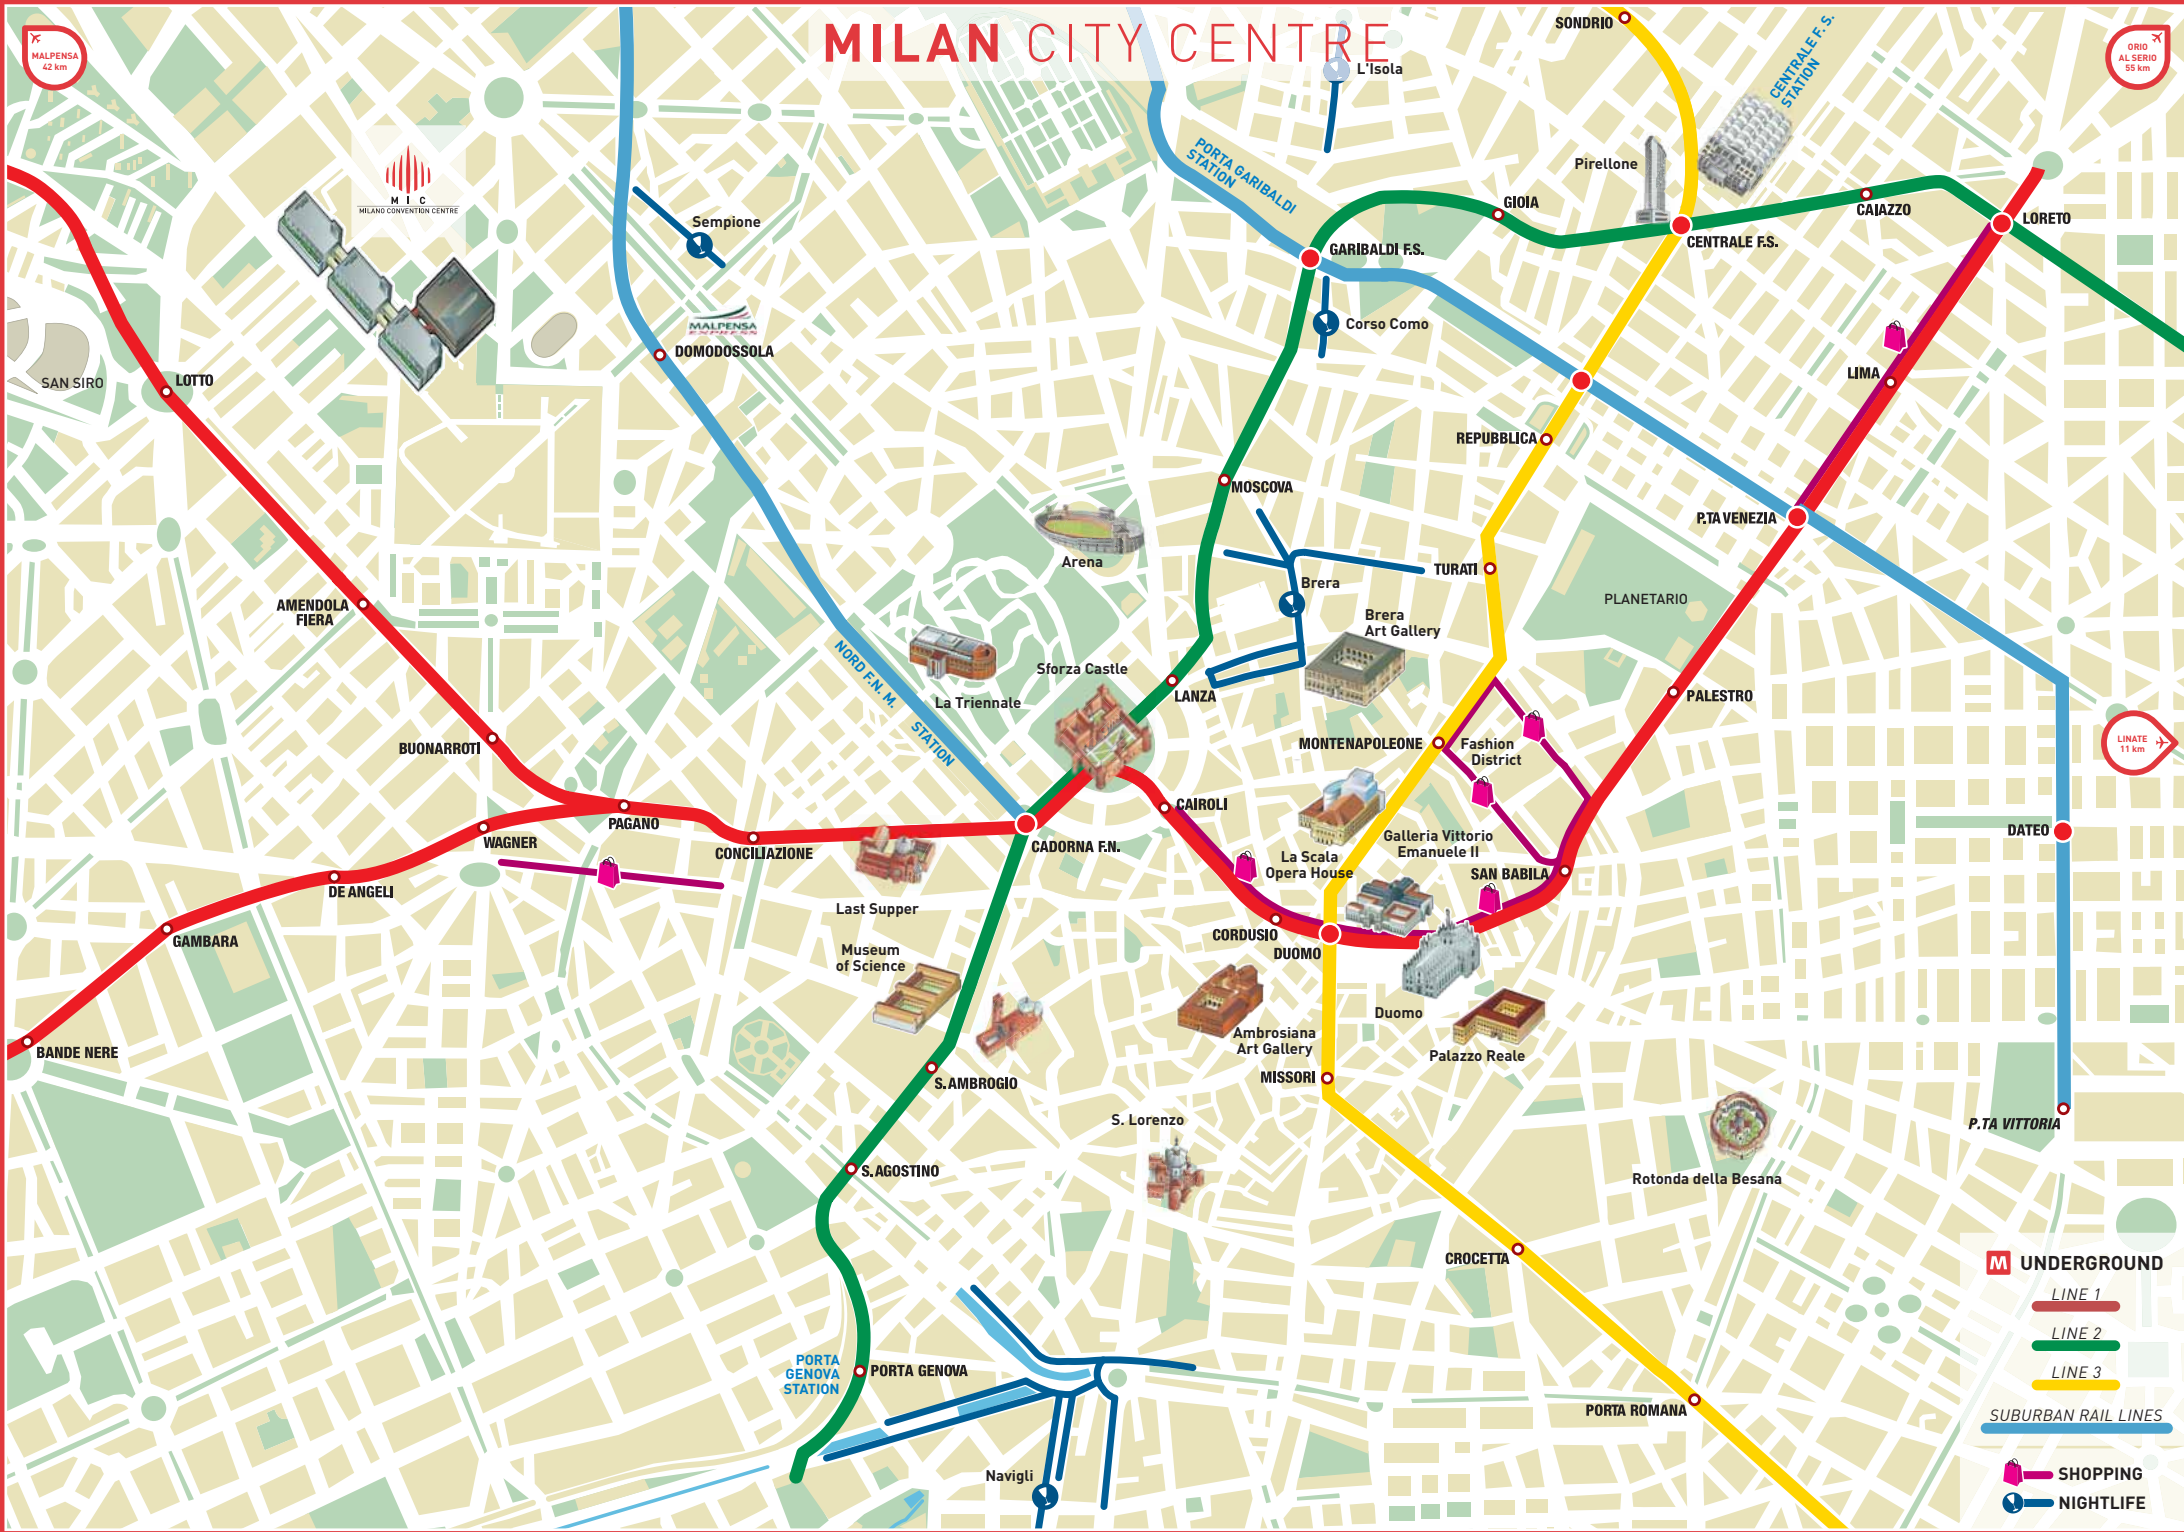

# MILAN CITY CENTRE

MALPENSA  
42 km

ORIO  
AL SERIO  
55 km

LINATE  
11 km

- M UNDERGROUND**
  - LINE 1
  - LINE 2
  - LINE 3
- SUBURBAN RAIL LINES**
- SHOPPING**
- NIGHTLIFE**